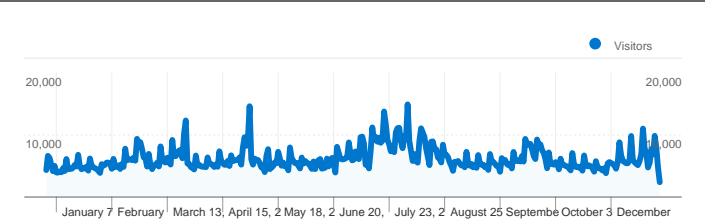

**Site Usage**

 **2,419,286** Visits

 **40.28%** Bounce Rate

 **13,268,327** Pageviews

 **00:03:07** Avg. Time on Site

 **5.48** Pages/Visit

 **73.81%** % New Visits

**Visitors Overview**

**Visitors**  
**1,897,432**

**Traffic Sources Overview**

- **Search Engines**  
1,768,715.00 (73.11%)
- **Referring Sites**  
357,908.00 (14.79%)
- **Direct Traffic**  
292,660.00 (12.10%)
- **Other**  
3 (> 0.00%)

**1,897,432 people visited this site**

 **2,419,286 Visits**

 **1,897,432 Absolute Unique Visitors**

 **13,268,327 Pageviews**

 **5.48 Average Pageviews**

 **00:03:07 Time on Site**

 **40.28% Bounce Rate**

 **73.81% New Visits**

All traffic sources sent a total of 2,419,286 visits

-  12.10% Direct Traffic
-  14.79% Referring Sites
-  73.11% Search Engines