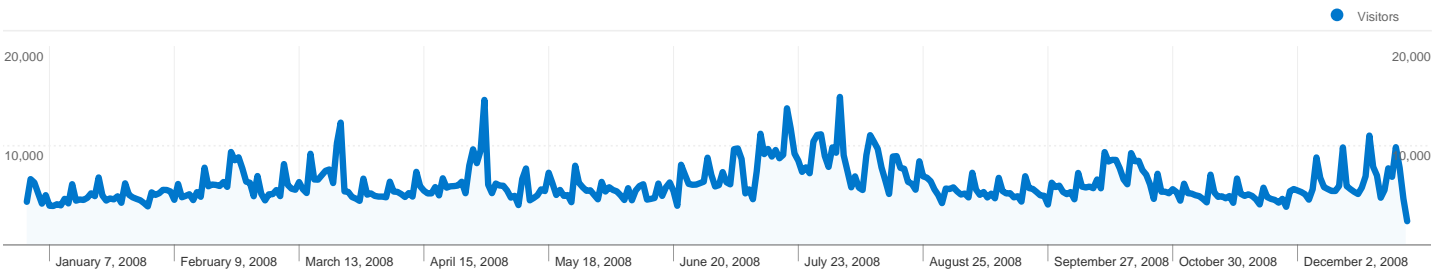

**Site Usage**

 **2,419,286** Visits

 **40.28%** Bounce Rate

 **13,268,327** Pageviews

 **00:03:07** Avg. Time on Site

 **5.48** Pages/Visit

 **73.81%** % New Visits

**Visitors Overview**

**Visitors**  
**1,897,432**

**Traffic Sources Overview**

- **Search Engines**  
1,768,715.00 (73.11%)
- **Referring Sites**  
357,908.00 (14.79%)
- **Direct Traffic**  
292,660.00 (12.10%)
- **Other**  
3 (> 0.00%)

**1,897,432 people visited this site**

 **2,419,286 Visits**

 **1,897,432 Absolute Unique Visitors**

 **13,268,327 Pageviews**

 **5.48 Average Pageviews**

 **00:03:07 Time on Site**

 **40.28% Bounce Rate**

 **73.81% New Visits**

All traffic sources sent a total of 2,419,286 visits

-  12.10% Direct Traffic
-  14.79% Referring Sites
-  73.11% Search Engines