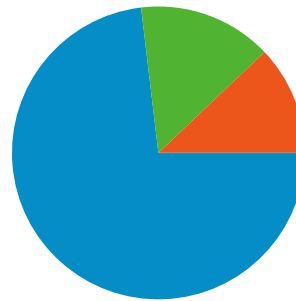

Traffic Sources Overview

- **Search Engines**
  1,768,715.00 (73.11%)
- **Referring Sites**
  357,908.00 (14.79%)
- **Direct Traffic**
  292,660.00 (12.10%)
- **Other**
  3 (> 0.00%)