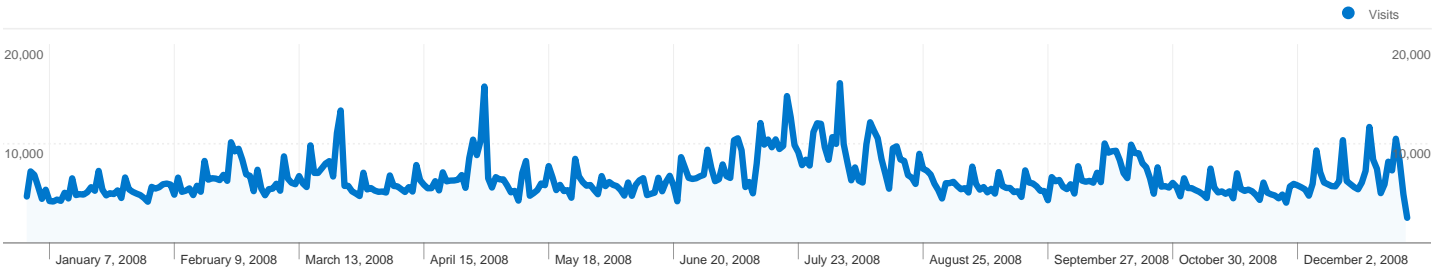

**Site Usage**

 **2,419,286** Visits

 **40.28%** Bounce Rate

 **13,268,327** Pageviews

 **00:03:07** Avg. Time on Site

 **5.48** Pages/Visit

 **73.81%** % New Visits

**Visitors Overview**

**Visitors**  
**1,897,432**

**Traffic Sources Overview**

- **Search Engines**  
1,768,715.00 (73.11%)
- **Referring Sites**  
357,908.00 (14.79%)
- **Direct Traffic**  
292,660.00 (12.10%)
- **Other**  
3 (> 0.00%)

**1,897,432 people visited this site**

 **2,419,286 Visits**

 **1,897,432 Absolute Unique Visitors**

 **13,268,327 Pageviews**

 **5.48 Average Pageviews**

 **00:03:07 Time on Site**

 **40.28% Bounce Rate**

 **73.81% New Visits**

All traffic sources sent a total of 2,419,286 visits

-  12.10% Direct Traffic
-  14.79% Referring Sites
-  73.11% Search Engines