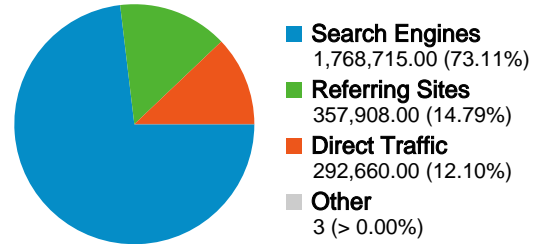

**Visitors**  
**1,897,432**

**Traffic Sources Overview**

- **Search Engines**  
1,768,715.00 (73.11%)
- **Referring Sites**  
357,908.00 (14.79%)
- **Direct Traffic**  
292,660.00 (12.10%)
- **Other**  
3 (> 0.00%)

**1,897,432 people visited this site**

 **2,419,286 Visits**

 **1,897,432 Absolute Unique Visitors**

 **13,268,327 Pageviews**

 **5.48 Average Pageviews**

 **00:03:07 Time on Site**

 **40.28% Bounce Rate**

 **73.81% New Visits**

**Technical Profile**

Browser	Visits	% visits
Internet Explorer	2,144,470	88.64%
Firefox	221,503	9.16%
Safari	40,601	1.68%
Opera	5,183	0.21%
Chrome	3,275	0.14%

Connection Speed	Visits	% visits
DSL	1,347,951	55.72%
Cable	802,525	33.17%
Unknown	130,166	5.38%
T1	102,940	4.25%
Dialup	33,376	1.38%

All traffic sources sent a total of 2,419,286 visits

-  12.10% Direct Traffic
-  14.79% Referring Sites
-  73.11% Search Engines